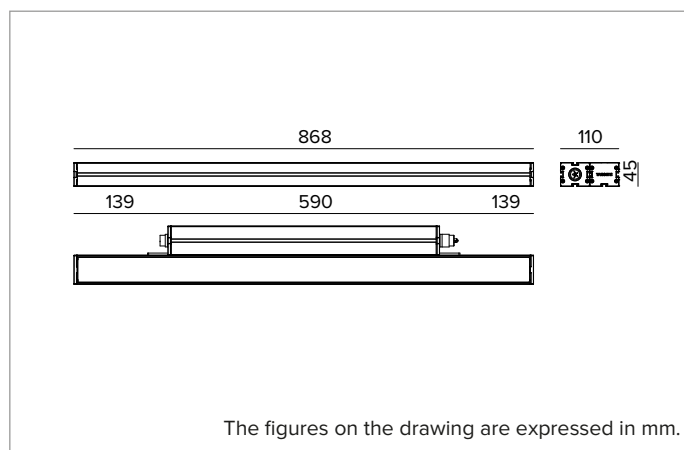

E0543FVL840ELBA | JEDI NOVA 55 Projector Side Box

Adjustable linear LED projector

| | | 4000K | H(m) | D1(m) | D2(m) | E _{max} (lx) | |
|---------------|-----------------------------|------------------|--------|-------|-------|-----------------------|-----|
| | | Ra80 | 67° | 75° | | | |
| Fixture Power | | 40W | 1 | 1.31 | 1.52 | 3404 | |
| Source Flux | | 6714lm | 2 | 2.63 | 3.04 | 851 | |
| Fixture Flux | | 4336lm | 3 | 3.94 | 4.56 | 378 | |
| Efficacy | | 108lm/W | 4 | 5.25 | 6.09 | 213 | |
| TS2115 | I _{max} =507cd/klm | I _{max} | 3404cd | 5 | 6.56 | 7.61 | 136 |

Colour and finish: Black anodized

Dimensions: L=868mm

Weight: 4.4Kg

Version: STANDARD

Degree of protection: IP66,IP67,IP68,IP69

Mechanical Resistance: IK07

ELECTRICAL CHARACTERISTICS

Integrated driver available in the ON-OFF version (positioned laterally to the optical body). Supplied with through-wiring with longitudinal sealing IN/OUT panel connectors (the sealing limits the risk of humidity raising towards the driver/optical body). Luminaire compliant with EN 60598-2-22 for power supply from a centralised emergency system CPSS (Central Power Supply System), not incorporated in the luminaire - high risk areas excluded. The default power and flux are 100% in AC and 100% in DC.